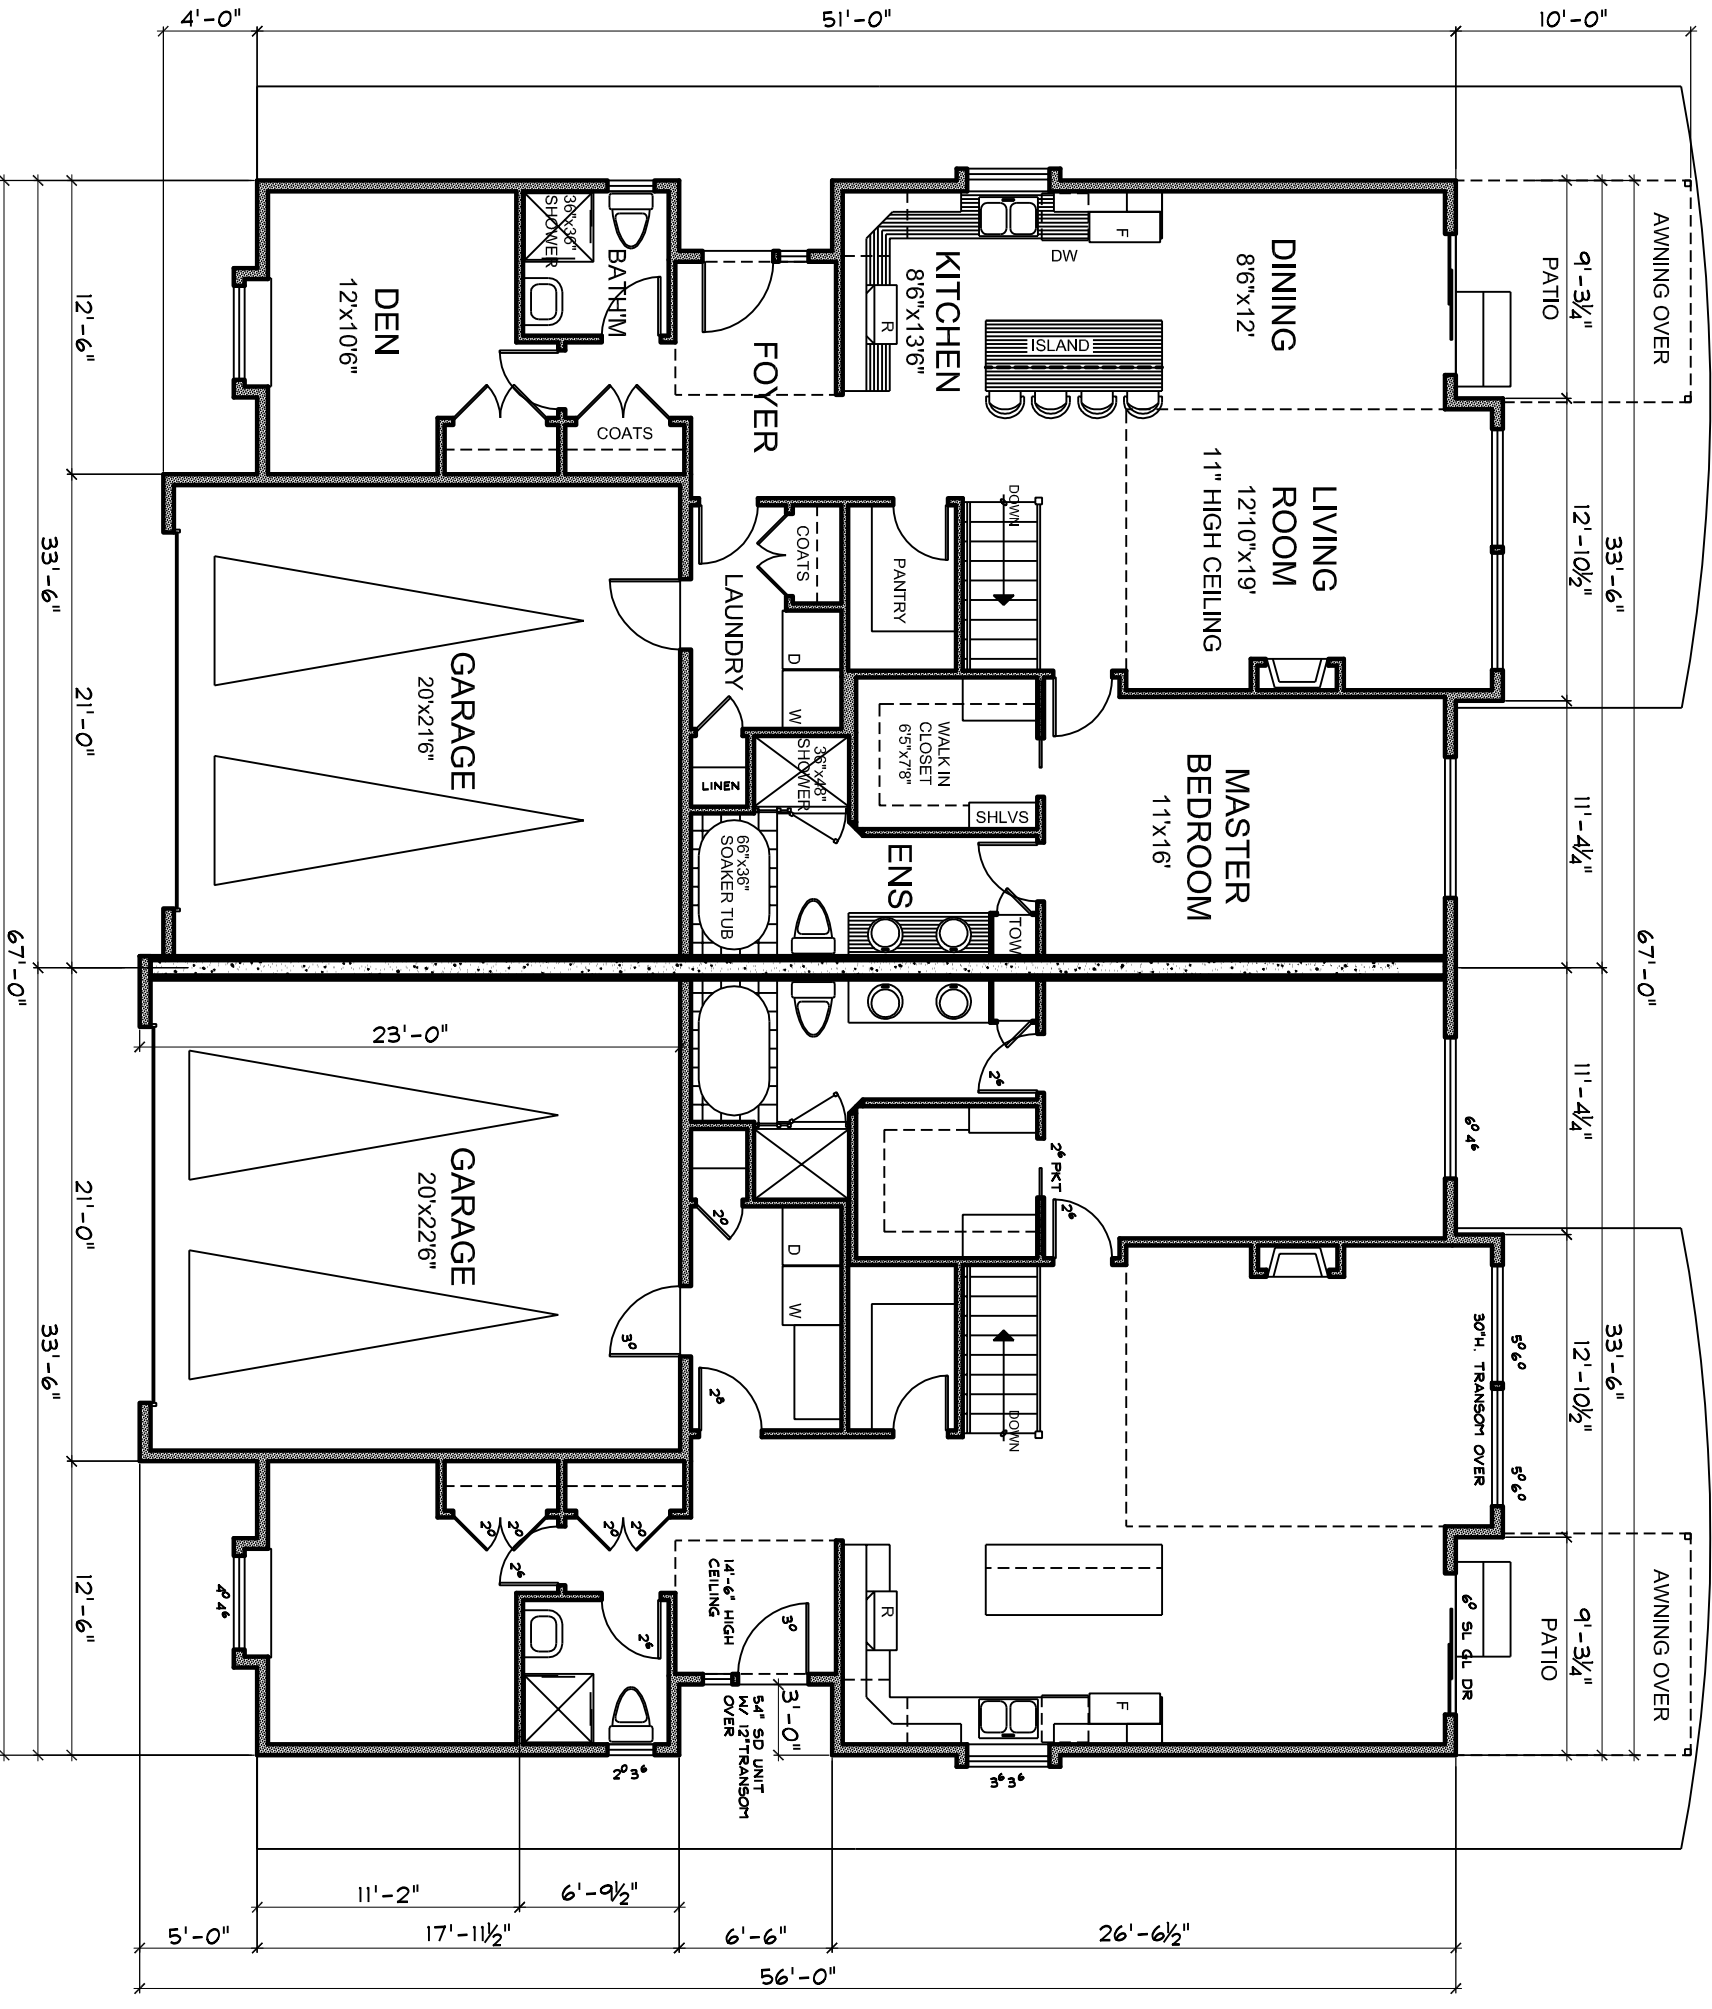

DEN OPTION
#1

MAIN FLOOR PLAN

1347 SQ.FT. PER SIDE